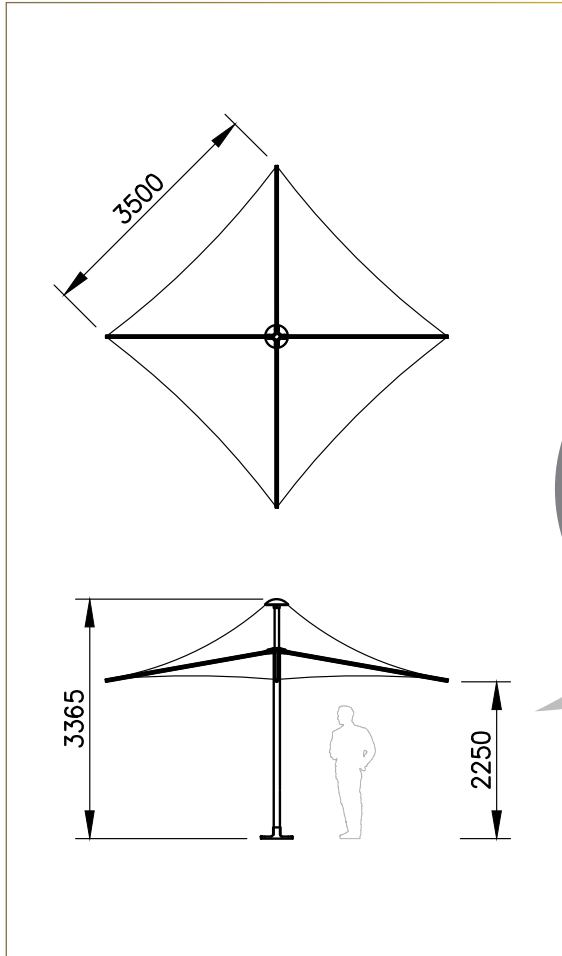

HORIZON 3.5M SQUARE

STYLES AVAILABLE			WIND RATING		FRAME MATERIAL		COLUMN TYPE			FEATURES			PRICE		
SQUARE	HEXAGONAL	RECTANGULAR	148km/h CLOSED	112km/h OPEN	ALUMINIUM	STEEL	CENTRE COLUMN	CANTILEVERED	GAZEBO	PORTABLE	FIXED	RETRACTABLE	ENTRY LEVEL	STANDARD	PREMIUM

H35S DIMENSIONS

Designed with flexibility in mind, the Horizon range is ideal for Alfresco Dining, Resorts and Entertainment Venues. Available in several shapes with high corrosion resistance materials, a wide range of accessories and a W33 (112kph) wind rating, it's easy to see why the Horizon range is a favourite.

- Available in square, hexagonal or rectangular shapes.
- 2.4m – 5.6m standard sizing.
- Made from a high tensile, corrosion resistant, structural alloy, powder coated to any colour in the Dulux/Interpon range.
- Low maintenance, translucent, heat reflective, UV treated and fully welded architectural grade PVC membrane available in a large variety of colours.
- Marine grade stainless steel catenary cable and fittings.
- 10 year frame anti-rust policy, 5 year structural warranty on the frame & minimum 5 year fabric manufacturer's warranty on the canopy.
- Engineer wind rated to 112 kph (W33).
- Accessory options include integrated PVC fabric curtains, rain diverters, link panels (to join umbrellas), corporate branding, down/up lights, heaters and speaker systems.

HORIZON 2.4M HEXAGONAL UMBRELLAS

HORIZON 3M SQUARE UMBRELLAS