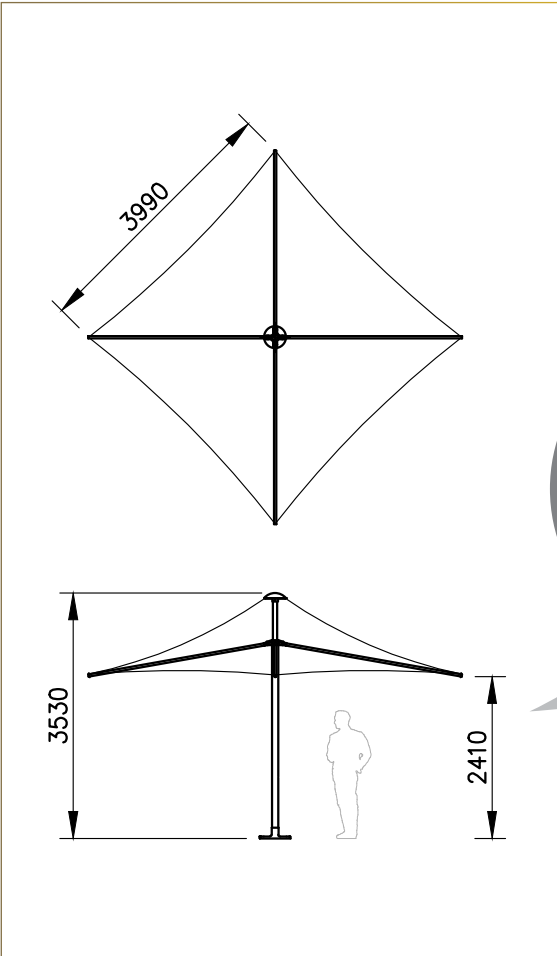

HORIZON 4.0M SQUARE

STYLES AVAILABLE			WIND RATING		FRAME MATERIAL		COLUMN TYPE			FEATURES			PRICE		
SQUARE	HEXAGONAL	RECTANGULAR	148km/h CLOSED	112km/h OPEN	ALUMINIUM	STEEL	CENTRE COLUMN	CANTILEVERED	GAZEBO	PORTABLE	FIXED	RETRACTABLE	ENTRY LEVEL	STANDARD	PREMIUM

H40S DIMENSIONS

Designed with flexibility in mind, the Horizon range is ideal for Alfresco Dining, Resorts and Entertainment Venues. Available in several shapes with high corrosion resistance materials, a wide range of accessories and a W33 (112kph) wind rating, it's easy to see why the Horizon range is a favourite.

- Available in square, hexagonal or rectangular shapes.
- 2.4m – 5.6m standard sizing.
- Made from a high tensile, corrosion resistant, structural alloy, powder coated to any colour in the Dulux/Interpon range.
- Low maintenance, translucent, heat reflective, UV treated and fully welded architectural grade PVC membrane available in a large variety of colours.
- Marine grade stainless steel catenary cable and fittings.
- 10 year frame anti-rust policy, 5 year structural warranty on the frame & minimum 5 year fabric manufacturer's warranty on the canopy.
- Engineer wind rated to 112 kph (W33).
- Accessory options include integrated PVC fabric curtains, rain diverters, link panels (to join umbrellas), corporate branding, down/up lights, heaters and speaker systems.

HORIZON 2.4M HEXAGONAL UMBRELLAS

HORIZON 3M SQUARE UMBRELLAS