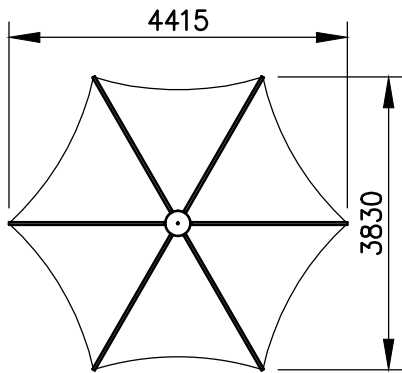

HORIZON 4.4M HEXAGONAL

STYLES AVAILABLE

WIND RATING

FRAME MATERIAL

COLUMN TYPE

FEATURES

PRICE

H44H DIMENSIONS

- Available in square, hexagonal or rectangular shapes.
- 2.4m – 5.6m standard sizing.
- Made from a high tensile, corrosion resistant, structural alloy, powder coated to any colour in the Dulux/Interpon range.
- Low maintenance, translucent, heat reflective, UV treated and fully welded architectural grade PVC membrane available in a large variety of colours.
- Marine grade stainless steel catenary cable and fittings.
- 10 year frame anti-rust policy, 5 year structural warranty on the frame & minimum 5 year fabric manufacturer's warranty on the canopy.
- Engineer wind rated to 112 kph (W33).
- Accessory options include integrated PVC fabric curtains, rain diverters, link panels (to join umbrellas), corporate branding, down/up lights, heaters and speaker systems.

HORIZON 2.4M HEXAGONAL UMBRELLAS

HORIZON 3M SQUARE UMBRELLAS