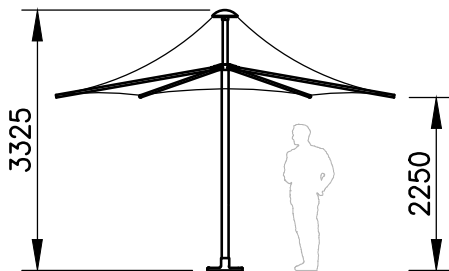

HORIZON 4.4M HEXAGONAL

STYLES AVAILABLE

WIND RATING

FRAME MATERIAL

COLUMN TYPE

FEATURES

PRICE

H44H DIMENSIONS

- Available in square, hexagonal or rectangular shapes.
- 2.4m – 5.6m standard sizing.
- Made from a high tensile, corrosion resistant, structural alloy, powder coated to any colour in the Dulux/Interpon range.
- Low maintenance, translucent, heat reflective, UV treated and fully welded architectural grade PVC membrane available in a large variety of colours.
- Marine grade stainless steel catenary cable and fittings.
- 10 year frame anti-rust policy, 5 year structural warranty on the frame & minimum 5 year fabric manufacturer's warranty on the canopy.
- Engineer wind rated to 112 kph (W33).
- Accessory options include integrated PVC fabric curtains, rain diverters, link panels (to join umbrellas), corporate branding, down/up lights, heaters and speaker systems.

HORIZON 2.4M HEXAGONAL UMBRELLAS

HORIZON 3M SQUARE UMBRELLAS