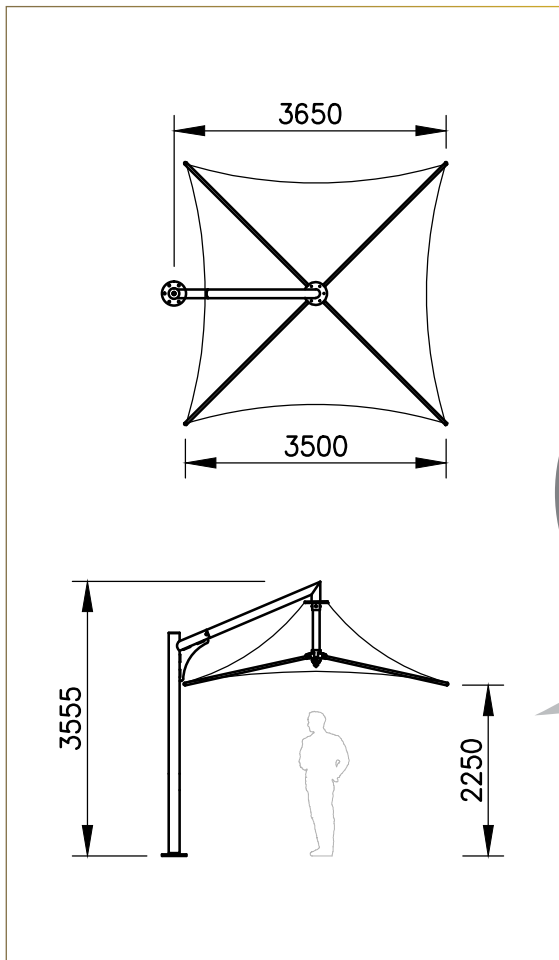

VISTA 3.5M SQUARE CANTILEVER

STYLES AVAILABLE			WIND RATING		FRAME MATERIAL		COLUMN TYPE			FEATURES			PRICE		
SQUARE	HEXAGONAL	RECTANGULAR	148km/h CLOSED	112km/h OPEN	ALUMINIUM	STEEL	CENTRE COLUMN	CANTILEVERED	GAZEBO	PORTABLE	FIXED	RETRACTABLE	ENTRY LEVEL	STANDARD	PREMIUM

V35S DIMENSIONS

The Vista range has a cantilevered frame ideal for pools, cafes and public spaces where clear space under the canopy is preferred. The optional 360 degree pivoting base is perfect for utilising the shade at varying times of the day or for covering more than one area.

- Available in square, hexagonal and rectangular shapes.
- 2.4m – 5.6m standard sizing.
- Proprietary concealed winding mechanism allows for quick retracting in extreme weather.
- Made from a hot dipped galvanised structural steel, powder coated to any Dulux/Interpon colour.
- Low maintenance, translucent, heat reflective, UV treated and fully welded architectural grade PVC membrane available in a large variety of colours.
- Marine grade stainless steel catenary cable and fittings.
- 5 year structural warranty on the frame & 2 year warranty on the canopy.
- Engineer wind rated to 112 kph (W33) open & 148 kph (W41) closed.
- Accessory options include 360 degree pivot base, PVC curtains, rain diverters, link panels (joining umbrellas), corporate branding, down/up lights, heaters and speaker systems.

4M VISTA HEXAGONAL CANTILEVER UMBRELLAS

VISTA 4M SQUARE UMBRELLAS WITH INTERNAL FRAME OPTION