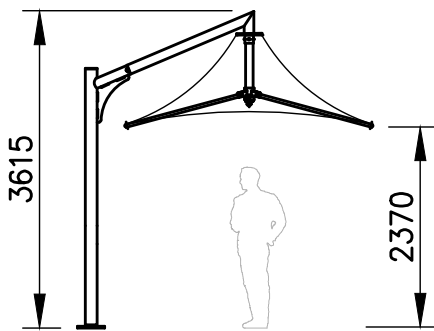

PORTABLE

FIXED

RETRACTABLE

PRICE

ENTRY LEVEL

STANDARD

PREMIUM

V43R DIMENSIONS

The Vista range has a cantilevered frame ideal for pools, cafes and public spaces where clear space under the canopy is preferred. The optional 360 degree pivoting base is perfect for utilising the shade at varying times of the day or for covering more than one area.

- Available in square, hexagonal and rectangular shapes.
- 2.4m – 5.6m standard sizing.
- Proprietary concealed winding mechanism allows for quick retracting in extreme weather.
- Made from a hot dipped galvanised structural steel, powder coated to any Dulux/Interpon colour.
- Low maintenance, translucent, heat reflective, UV treated and fully welded architectural grade PVC membrane available in a large variety of colours.
- Marine grade stainless steel catenary cable and fittings.
- 5 year structural warranty on the frame & 2 year warranty on the canopy.
- Engineer wind rated to 112 kph (W33) open & 148 kph (W41) closed.
- Accessory options include 360 degree pivot base, PVC curtains, rain diverters, link panels (joining umbrellas), corporate branding, down/up lights, heaters and speaker systems.