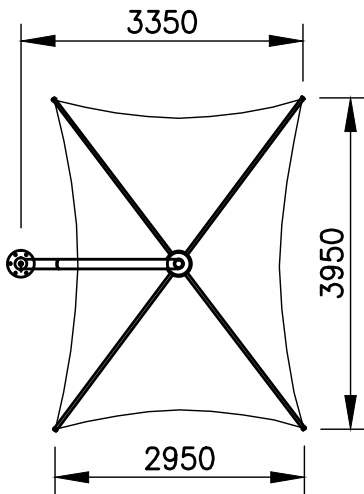

VISTA 4.3M RECTANGULAR CANTILEVER

STYLES AVAILABLE

SQUARE

HEXAGONAL

RECTANGULAR

WIND RATING

148_{km/h} CLOSED

112_{km/h} OPEN

PORTABLE

FIXED

RETRACTABLE

PRICE

ENTRY LEVEL

STANDARD

PREMIUM

V43R DIMENSIONS

- Available in square, hexagonal and rectangular shapes.
- 2.4m – 5.6m standard sizing.
- Proprietary concealed winding mechanism allows for quick retracting in extreme weather.
- Made from a hot dipped galvanised structural steel, powder coated to any Dulux/Interpon colour.
- Low maintenance, translucent, heat reflective, UV treated and fully welded architectural grade PVC membrane available in a large variety of colours.
- Marine grade stainless steel catenary cable and fittings.
- 5 year structural warranty on the frame & 2 year warranty on the canopy.
- Engineer wind rated to 112 kph (W33) open & 148 kph (W41) closed.
- Accessory options include 360 degree pivot base, PVC curtains, rain diverters, link panels (joining umbrellas), corporate branding, down/up lights, heaters and speaker systems.

4M VISTA HEXAGONAL CANTILEVER UMBRELLAS

VISTA 4M SQUARE UMBRELLAS WITH INTERNAL FRAME OPTION